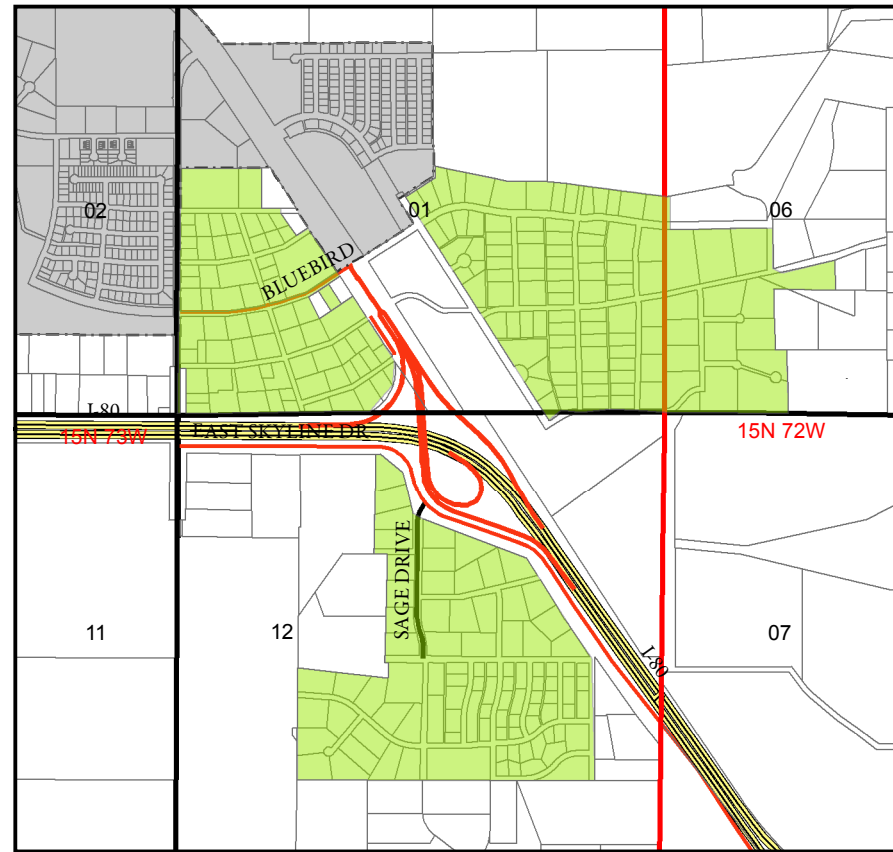

# Albany County Zoning Map

Page 130

## Neighborhood Conservation Overlay Zone Map A

This map was created for zoning purposes only. Accurate and up to date zoning information can be obtained from the Albany County Planning Office.

This data has been prepared from the best records available to Albany County. It is presented \*AS IS\* and there is no express or implied warranty of any kind by Albany County for completeness of this information, including, but not limited to, warranties of title, merchantability, satisfactory quality or fitness for a particular purpose. This data is not necessarily accurate by surveying standards, and is not to be used for legal conveyance. Albany County shall not be liable for damages of any kind arising out of use of this product or for any errors or inaccuracies.

Southeast of Laramie

South of Laramie

7 Mile Area

Centennial Area