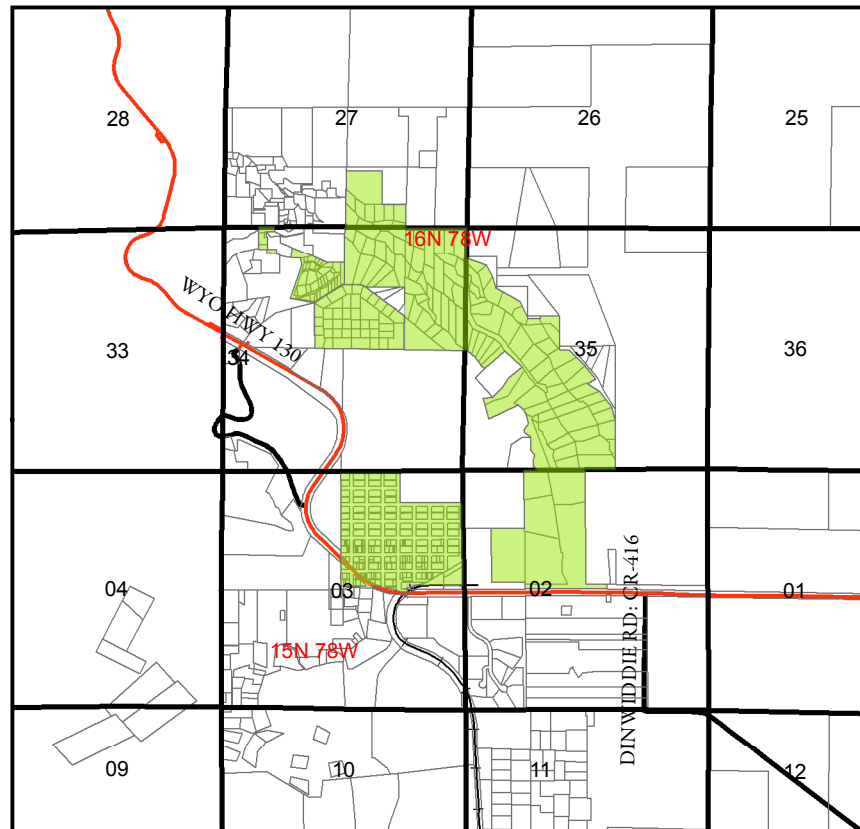

# Albany County Zoning Map

Page 130

## Neighborhood Conservation Overlay Zone Map A

This map was created for zoning purposes only. Accurate and up to date zoning information can be obtained from the Albany County Planning Office.

This data has been prepared from the best records available to Albany County. It is presented \*AS IS\* and there is no express or implied warranty of any kind by Albany County for completeness of this information, including, but not limited to, warranties of title, merchantability, satisfactory quality or fitness for a particular purpose. This data is not necessarily accurate by surveying standards, and is not to be used for legal conveyance. Albany County shall not be liable for damages of any kind arising out of use of this product or for any errors or inaccuracies.

Southeast of Laramie

South of Laramie

7 Mile Area

Centennial Area