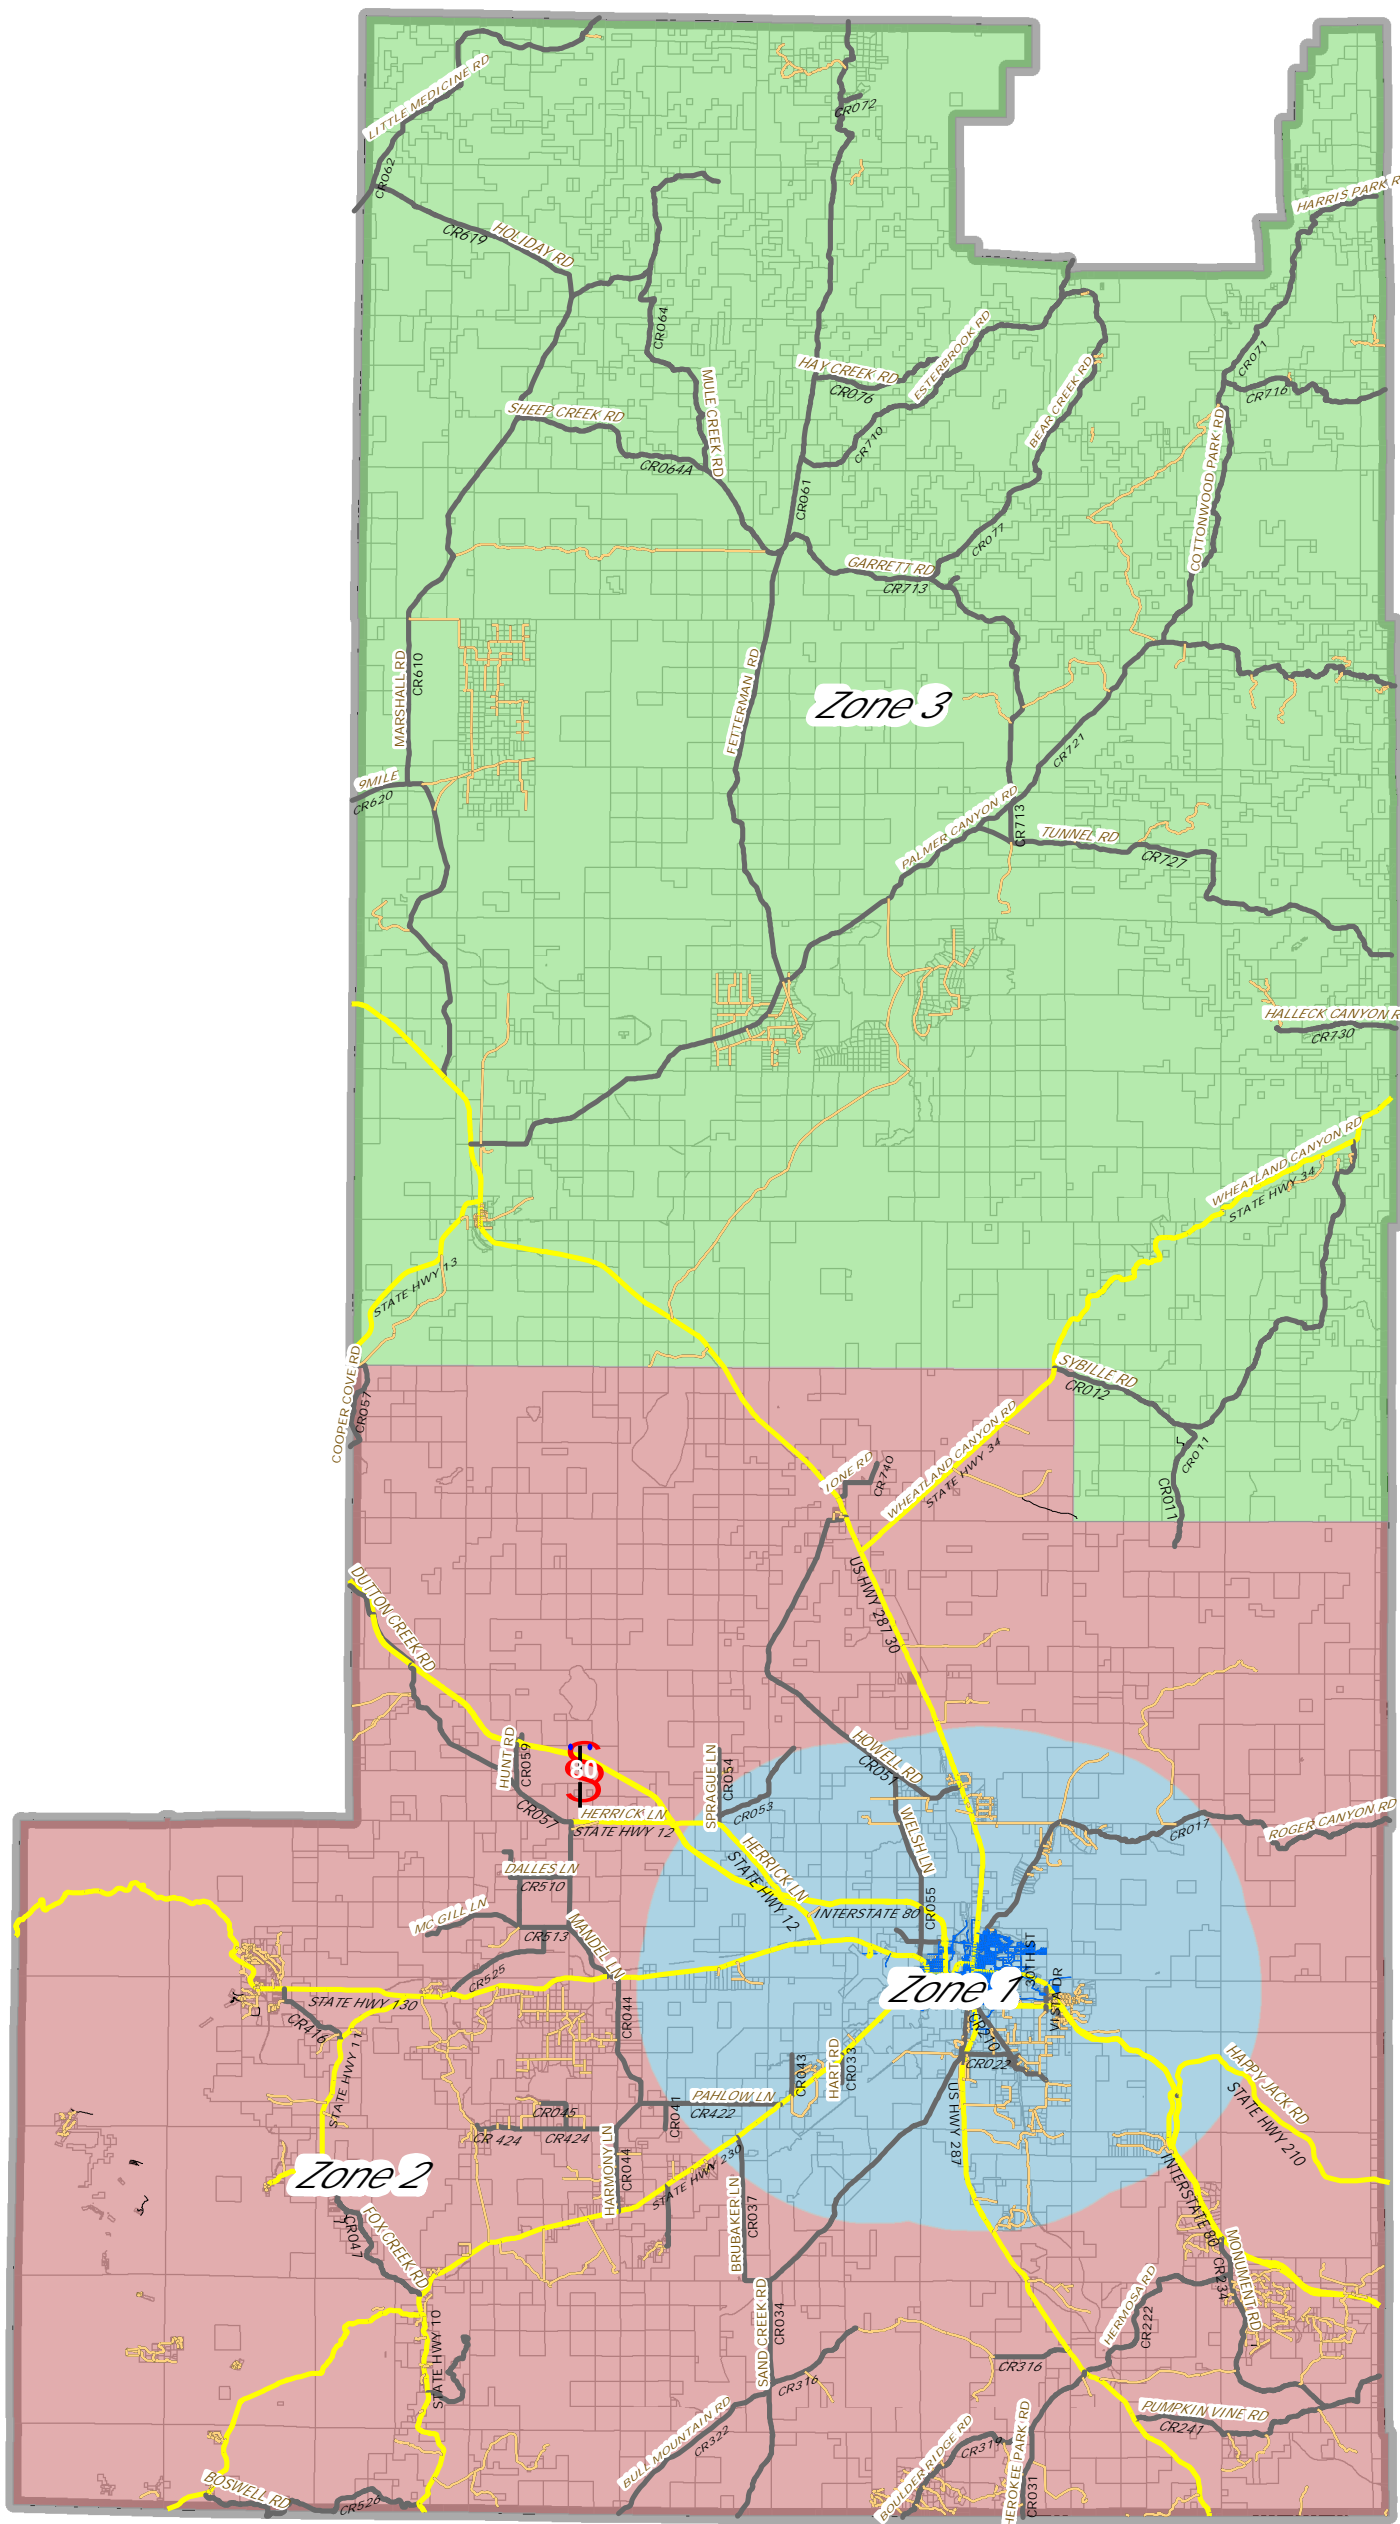

Albany County Planning Mileage Fee Map

Ownership Information dated
as of Jan. 1 2007.

DISCLAIMER:

Legend

Feezone

zone

- Zone 1
- Zone 2
- Zone 3